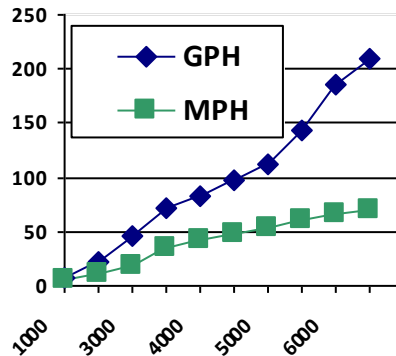

530 LXF

w/ SEAKEEPER

PERFORMANCE DATA (Quad-600's)

RPM	MPH	GPH	MPG
1000	6.0	8.2	0.73
2000	11.0	21.9	0.50
3000	19.1	45.6	0.42
3500	35.8	72.4	0.49
4000	42.6	83.4	0.51
4500	48.0	97.3	0.49
5000	53.1	113.0	0.47
5500	59.8	144.0	0.42
6000	65.7	186.0	0.35
6400	70.1	209.0	0.34

Best Cruise MPG

530 LXF SPECIFICATIONS

Length	53' 0"
Beam	14' 6"
Dry Weight w/o engines (approx)	26,500 lbs
Fuel Capacity	875 gal
Max HP	2400 HP

Top Speed (MPH @ RPM) = 70.1 @ 6400
 Acceleration 0-20 MPH = 5.3 sec.
 Acceleration 0-30 MPH = 7.8 sec.
 Best Fuel Efficiency (MPG @ MPH) = 0.51 @ 42.6

MERCURY POWER

Outboard Model	Quad Mercury 600 V12 Verados
Bravo Three SS Props	33

TEST CONDITIONS

Full Boat Test Weight	
Test Personnel	3
Air Temp (°F)	89°
Test Date	07.13.21

*** Test weight includes 1/2 tank of fuel, 3 people, Seakeeper Gyro, generator, safety & test equip.*