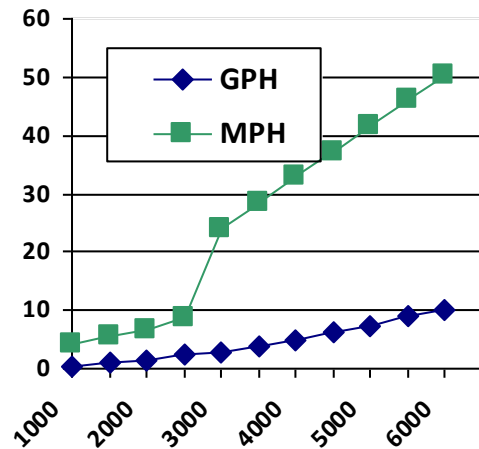

177 Sport

PERFORMANCE DATA (F115)

RPM	MPH	GPH	MPG
1000	4.2	0.5	8.40
1500	5.5	1.0	5.50
2000	6.7	1.5	4.47
2500	8.5	2.6	3.27
3000	24.0	2.8	8.57
3500	28.3	3.7	7.65
4000	33.1	4.9	6.76
4500	37.2	6.2	6.00
5000	41.7	7.2	5.79
5500	46.0	9.1	5.06
6000	50.3	10.1	4.98

Best Cruise MPG

177 Sport SPECIFICATIONS

Length	17' 7"
Beam	7' 3"
Dry Weight w/o engines (approx)	1,000 lbs
Fuel Capacity	20 gal
Max HP (Yamaha Outboards)	115 HP

Seconds to Plane = 3.51 sec.
0 to 30 MPH Acceleration = 6.52 sec.

YAMAHA POWER

Outboard Model	F115
Pro Series Prop	13-1/2 x 19

TEST CONDITIONS

Full Boat Test Weight	2,008 lbs**
Test Personnel	2
Air / Water Temp (°F)	87° / 86°
Test Date	9.10.11

** Test weight includes full tank of fuel, one battery, safety & test equip.