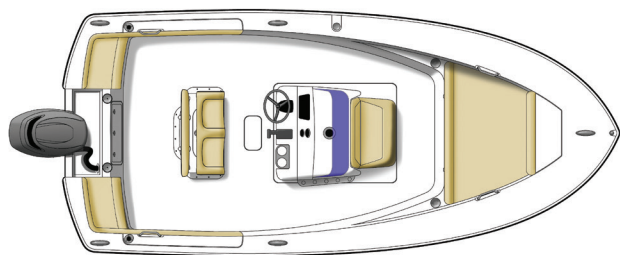

## 195 SPORTFISH SPECIFICATIONS

Length:	19' 5" / 5.92 m
Beam:	8' 6" / 2.6 m
Dry Weight w/o Engines (aprx):	2,150 lbs / 975 kg
Fuel Capacity:	43 gal / 163 L
Deadrise:	14 degrees
Bridge Clearance w/ T-Top (aprx):	77" / 2.31 m
Rec HP (Yamaha Outboards):	115 HP / 86 kW
Max HP (Yamaha Outboards):	150 HP / 112 kW
Draft (aprx):	13" / 0.33 m
Outboard Shaft:	25" / 0.64 m
Person Capacity / Person Weight Capacity:	..... 7 / 1,050 lbs / 476 kg